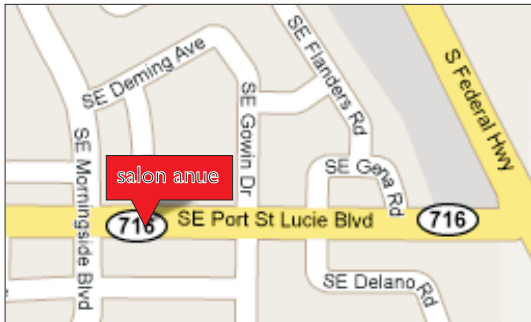

Salon Anue is conveniently located in the Morningside Professional Plaza at

1830 SE Port St. Lucie Boulevard
Port St. Lucie, Florida 34952

Hours of Operation:

Tuesday: 12 p.m. to 8 p.m.
Wednesday, Friday, and Saturday:
9 a.m. to 5 p.m.
Thursday: 12 p.m. until 8 p.m.